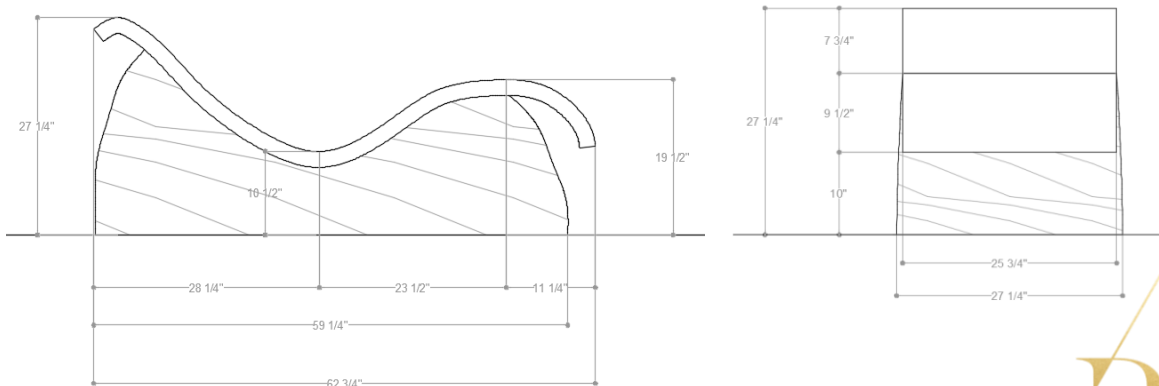

Overall Dimensions:

23.25w | 23.50d | 33.25h in.

Seat Height:

18.0 in.

Seat Depth:

17.0 in.

Made to Order:

8 weeks

Materials:

Marble and Wood

Lounge Chair

Overall Dimensions:	27.25w 62.75d 27.25h in.
Seat Height:	10.12 in.
Leg Rest Height:	19.50 in.
Made to Order:	8 weeks
Materials:	Marble and Wood

Side Table

Overall Dimensions: 16.0w | 17.75d | 22.5h in.

Stone Height: 22.5 in.

Table Height: 17 in.

Made to Order: 8 weeks

Materials: Marble and Wood

Dining Table

Overall Dimensions:

86.5w | 42.75d | 32.75h in.

Stone Height:

Overall Dimensions:	43.75w 43.75d 38.75h in.
Stone Height:	38.75 in.
Table Height:	31.75 in.
Made to Order:	8 weeks
Materials:	Marble and Wood

Bench

Overall Dimensions:

48.75w | 19.0d | 23.75h in.

Stone Height: