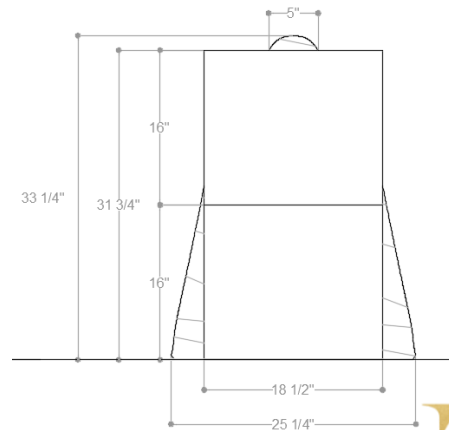

Dining Chair

Overall Dimensions:

25.0w | 27.0d | 33.0h in.

Seat Height:

18.0 in.

Seat Depth:

18.75 in.

Made to Order:

8 weeks

Materials:

Marble and wood