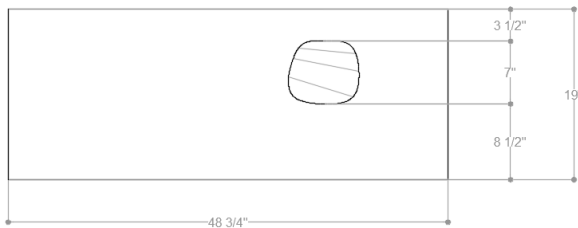

Overall Dimensions:

23.25w | 23.50d | 33.25h in.

Seat Height:

18.0 in.

Seat Depth:

17.0 in.

Made to Order:

8 weeks

Overall Dimensions:	43.75w 43.75d 38.75h in.
Stone Height:	38.75 in.
Table Height:	31.75 in.
Made to Order:	8 weeks
Materials:	Marble and Wood

Bench

Overall Dimensions:

48.75w | 19.0d | 23.75h in.

Stone Height:

23.75 in.

Seat Height:

18.0 in.

Made to Order:

8 weeks

Materials:

Marble and Wood

BEA INTERIORS | *design*

ATUS COLLECTION

Desk

Overall Dimensions: 86.50w | 42.34d | 32.75h in.
Stone Height: 32.75 in.
Table Height: 30.75 in.
Made to Order: 8 weeks
Materials: Marble and Wood