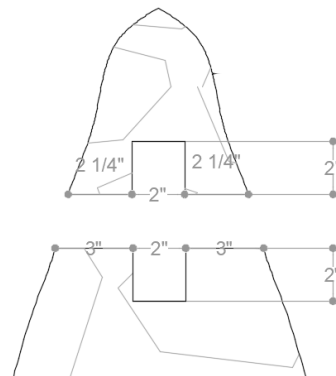

Materials:

Marble and Wood

Lounge Chair

Overall Dimensions:	27.25w 62.75d 27.25h in.
Seat Height:	10.12 in.
Leg Rest Height:	19.50 in.
Made to Order:	8 weeks
Materials:	Marble and Wood

Side Table

Overall Dimensions: 16.0w | 17.75d | 22.5h in.

Stone Height: 22.5 in.

Table Height: 17 in.

Made to Order: 8 weeks

Materials: Marble and Wood

Dining Table

Overall Dimensions:

86.5w | 42.75d | 32.75h in.

Stone Height:

32.75 in.

Table Height:

28.75 in.

Made to Order:

8 weeks

Materials:

Marble and Wood

Dining Table

Overall Dimensions:	43.75w 43.75d 38.75h in.
Stone Height:	38.75 in.
Table Height:	31.75 in.
Made to Order:	8 weeks
Materials:	Marble and Wood

Bench

Overall Dimensions:

48.75w | 19.0d | 23.75h in.

Stone Height: