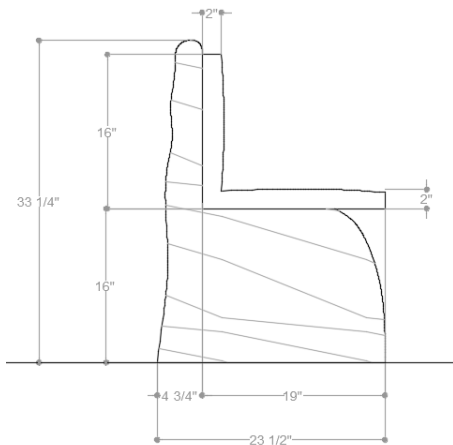

Overall Dimensions: 23.25w | 23.50d | 33.25h in.
Seat Height: 18.0 in.
Seat Depth: 17.0 in.
Made to Order: 8 weeks
Materials: Marble and Faux Fur