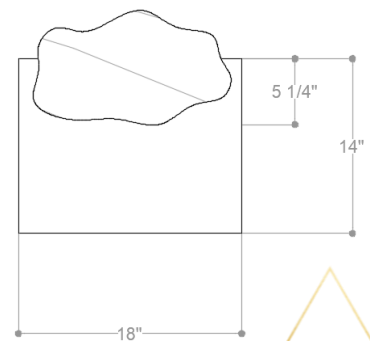

Overall Dimensions:

23.25w | 23.50d | 33.25h in.

Seat Height:

18.0 in.

Seat Depth:

17.0 in.

Made to Order:

8 weeks

Materials:

Marble and Wood

Lounge Chair

Overall Dimensions:	27.25w 62.75d 27.25h in.
Seat Height:	10.12 in.
Leg Rest Height:	19.50 in.
Made to Order:	8 weeks
Materials:	Marble and Wood

Side Table

Overall Dimensions: 16.0w | 17.75d | 22.5h in.

Stone Height: 22.5 in.

Table Height: 17 in.

Made to Order: 8 weeks

Materials: Marble and Wood

Dining Table

Overall Dimensions:

86.5w | 42.75d | 32.75h in.

Stone Height:

Overall Dimensions:	43.75w 43.75d 38.75h in.
Stone Height:	38.75 in.
Table Height:	31.75 in.
Made to Order:	8 weeks
Materials:	Marble and Wood

Bench

Overall Dimensions:

48.75w | 19.0d | 23.75h in.

Stone Height: