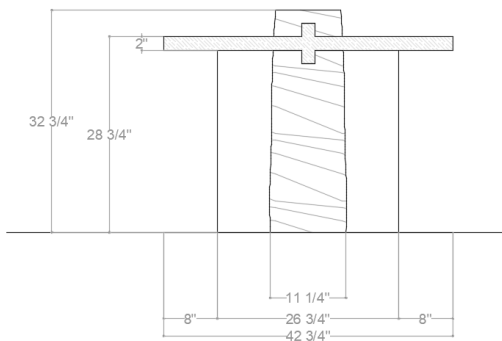

Materials:

Marble and Wood

Lounge Chair

Overall Dimensions:	27.25w 62.75d 27.25h in.
Seat Height:	10.12 in.
Leg Rest Height:	19.50 in.
Made to Order:	8 weeks
Materials:	Marble and Wood

Side Table

Overall Dimensions: 16.0w | 17.75d | 22.5h in.

Stone Height: 22.5 in.

Table Height: 17 in.

Made to Order: 8 weeks

Materials: Marble and Wood

Dining Table

Overall Dimensions:

86.5w | 42.75d | 32.75h in.

Stone Height:

32.75 in.

Table Height:

28.75 in.

Made to Order:

8 weeks

Materials:

Marble and Wood

Dining Table

Overall Dimensions:	43.75w 43.75d 38.75h in.
Stone Height:	38.75 in.
Table Height:	31.75 in.
Made to Order:	8 weeks
Materials:	Marble and Wood

Bench

Overall Dimensions:

48.75w | 19.0d | 23.75h in.

Stone Height: