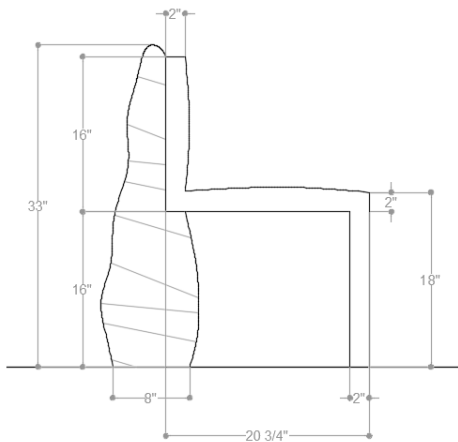

Dining Chair

Overall Dimensions:

25.0w | 27.0d | 33.0h in.

Seat Height:

18.0 in.

Seat Depth:

18.75 in.

Made to Order:

8 weeks

Materials:

Marble and wood

Dining Chair

Overall Dimensions: 23.25w | 23.50d | 33.25h in.
Seat Height: 18.0 in.
Seat Depth: 17.0 in.
Made to Order: 8 weeks
Materials: Marble and Faux Fur

Dining Chair

Overall Dimensions:

23.25w | 23.50d | 33.25h in.

Seat Height:

18.0 in.

Seat Depth:

17.0 in.

Made to Order:

8 weeks

Overall Dimensions:	43.75w 43.75d 38.75h in.
Stone Height:	38.75 in.
Table Height:	31.75 in.
Made to Order:	8 weeks
Materials:	Marble and Wood

Bench

Overall Dimensions:

48.75w | 19.0d | 23.75h in.

Stone Height: