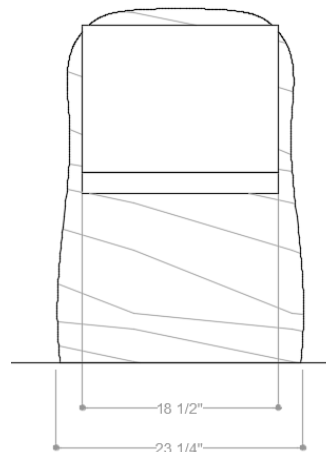

8 weeks

Materials:

Marble and wood

Dining Chair

Overall Dimensions: 23.25w | 23.50d | 33.25h in.
Seat Height: 18.0 in.
Seat Depth: 17.0 in.
Made to Order: 8 weeks
Materials: Marble and Faux Fur

Dining Chair

Overall Dimensions:

23.25w | 23.50d | 33.25h in.

Seat Height:

18.0 in.

Seat Depth:

17.0 in.

Made to Order:

8 weeks

Stone Height: 22.5 in.

Table Height: 17 in.

Made to Order: 8 weeks

Materials: Marble and Wood

Dining Table

Overall Dimensions:

86.5w | 42.75d | 32.75h in.

Stone Height:

Overall Dimensions:	43.75w 43.75d 38.75h in.
Stone Height:	38.75 in.
Table Height:	31.75 in.
Made to Order:	8 weeks
Materials:	Marble and Wood

Bench

Overall Dimensions:

48.75w | 19.0d | 23.75h in.

Stone Height: