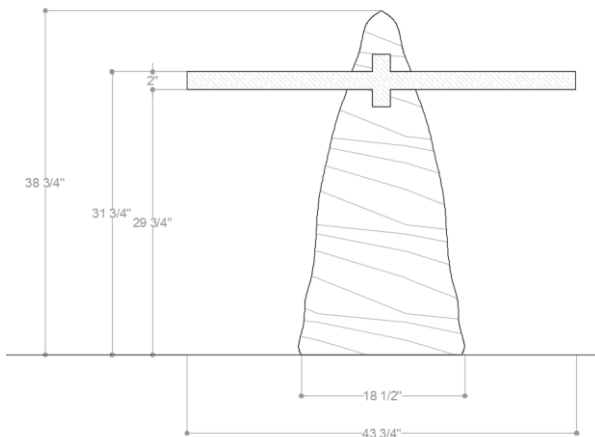

Overall Dimensions:

23.25w | 23.50d | 33.25h in.

Seat Height:

18.0 in.

Seat Depth:

17.0 in.

Made to Order:

8 weeks

Stone Height: 22.5 in.

Table Height: 17 in.

Made to Order: 8 weeks

Materials: Marble and Wood

Dining Table

Overall Dimensions:

86.5w | 42.75d | 32.75h in.

Stone Height:

32.75 in.

Table Height:

28.75 in.

Made to Order:

8 weeks

Materials:

Marble and Wood

Dining Table

Overall Dimensions:	43.75w 43.75d 38.75h in.
Stone Height:	38.75 in.
Table Height:	31.75 in.
Made to Order:	8 weeks
Materials:	Marble and Wood

Bench

Overall Dimensions:

48.75w | 19.0d | 23.75h in.

Stone Height: