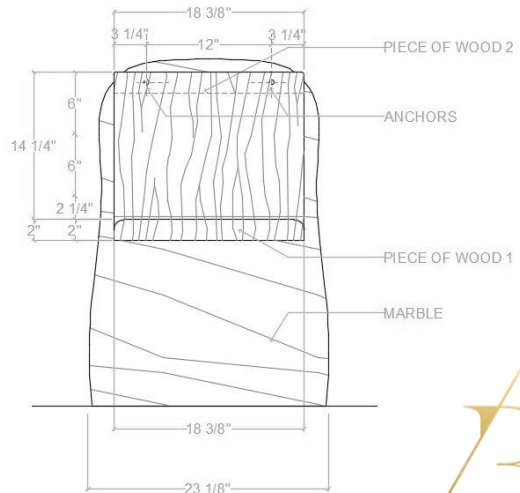

Overall Dimensions:

23.25w | 23.50d | 33.25h in.

Seat Height:

18.0 in.

Seat Depth:

17.0 in.

Made to Order:

8 weeks

Materials:

Marble and Wood

Lounge Chair

Overall Dimensions:	27.25w 62.75d 27.25h in.
Seat Height:	10.12 in.
Leg Rest Height:	19.50 in.
Made to Order:	8 weeks
Materials:	Marble and Wood

Side Table

Overall Dimensions: 16.0w | 17.75d | 22.5h in.

Stone Height: 22.5 in.

Table Height: 17 in.

Made to Order: 8 weeks

Materials: Marble and Wood

Dining Table

Overall Dimensions:

86.5w | 42.75d | 32.75h in.

Stone Height:

Overall Dimensions:	43.75w 43.75d 38.75h in.
Stone Height:	38.75 in.
Table Height:	31.75 in.
Made to Order:	8 weeks
Materials:	Marble and Wood

Bench

Overall Dimensions:

48.75w | 19.0d | 23.75h in.

Stone Height: