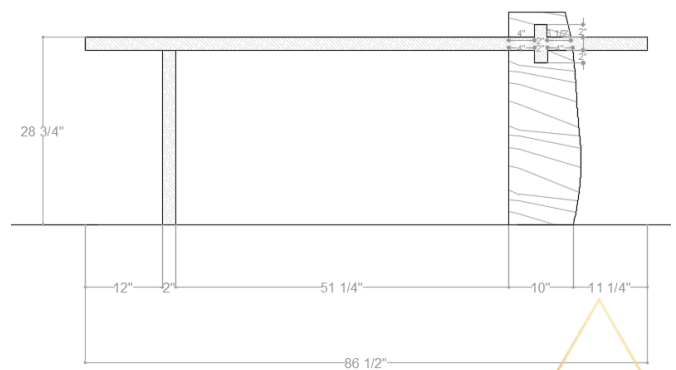

Overall Dimensions:

23.25w | 23.50d | 33.25h in.

Seat Height:

18.0 in.

Seat Depth:

17.0 in.

Made to Order:

8 weeks

Stone Height: 22.5 in.

Table Height: 17 in.

Made to Order: 8 weeks

Materials: Marble and Wood

Dining Table

Overall Dimensions:

86.5w | 42.75d | 32.75h in.

Stone Height:

32.75 in.

Table Height:

28.75 in.

Made to Order:

8 weeks

Materials:

Marble and Wood

Dining Table

Overall Dimensions:	43.75w 43.75d 38.75h in.
Stone Height:	38.75 in.
Table Height:	31.75 in.
Made to Order:	8 weeks
Materials:	Marble and Wood

Bench

Overall Dimensions:

48.75w | 19.0d | 23.75h in.

Stone Height: