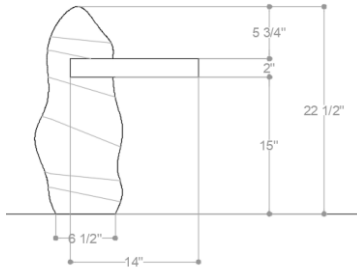

Overall Dimensions:

23.25w | 23.50d | 33.25h in.

Seat Height:

18.0 in.

Seat Depth:

17.0 in.

Made to Order:

8 weeks

Materials:

Marble and Wood

Lounge Chair

Overall Dimensions:	27.25w 62.75d 27.25h in.
Seat Height:	10.12 in.
Leg Rest Height:	19.50 in.
Made to Order:	8 weeks
Materials:	Marble and Wood

Side Table

Overall Dimensions: 16.0w | 17.75d | 22.5h in.

Stone Height: 22.5 in.

Table Height: 17 in.

Made to Order: 8 weeks

Materials: Marble and Wood

Dining Table

Overall Dimensions:

86.5w | 42.75d | 32.75h in.

Stone Height:

Overall Dimensions:	43.75w 43.75d 38.75h in.
Stone Height:	38.75 in.
Table Height:	31.75 in.
Made to Order:	8 weeks
Materials:	Marble and Wood

Bench

Overall Dimensions:

48.75w | 19.0d | 23.75h in.

Stone Height: