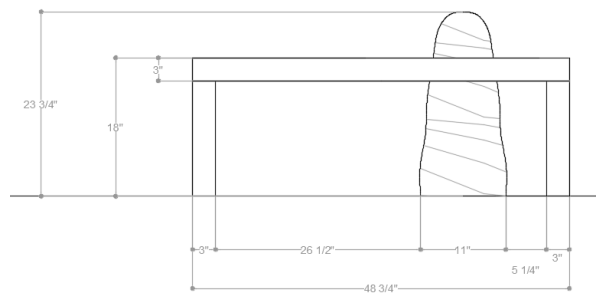

Stone Height: 22.5 in.

Table Height: 17 in.

Made to Order: 8 weeks

Materials: Marble and Wood

Dining Table

Overall Dimensions:

86.5w | 42.75d | 32.75h in.

Stone Height:

Overall Dimensions:	43.75w 43.75d 38.75h in.
Stone Height:	38.75 in.
Table Height:	31.75 in.
Made to Order:	8 weeks
Materials:	Marble and Wood

Bench

Overall Dimensions:

48.75w | 19.0d | 23.75h in.

Stone Height:

23.75 in.

Seat Height:

18.0 in.

Made to Order:

8 weeks

Materials:

Marble and Wood

BEA INTERIORS | *design*

ATUS COLLECTION

Desk

Overall Dimensions: 86.50w | 42.34d | 32.75h in.
Stone Height: 32.75 in.
Table Height: 30.75 in.
Made to Order: 8 weeks
Materials: Marble and Wood