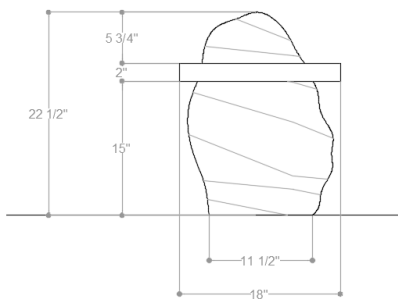

Overall Dimensions:

23.25w | 23.50d | 33.25h in.

Seat Height:

18.0 in.

Seat Depth:

17.0 in.

Made to Order:

8 weeks

Materials:

Marble and Wood

Lounge Chair

Overall Dimensions:	27.25w 62.75d 27.25h in.
Seat Height:	10.12 in.
Leg Rest Height:	19.50 in.
Made to Order:	8 weeks
Materials:	Marble and Wood

Side Table

Overall Dimensions: 16.0w | 17.75d | 22.5h in.

Stone Height: 22.5 in.

Table Height: 17 in.

Made to Order: 8 weeks

Materials: Marble and Wood

Dining Table

Overall Dimensions:

86.5w | 42.75d | 32.75h in.

Stone Height:

Overall Dimensions:	43.75w 43.75d 38.75h in.
Stone Height:	38.75 in.
Table Height:	31.75 in.
Made to Order:	8 weeks
Materials:	Marble and Wood

Bench

Overall Dimensions:

48.75w | 19.0d | 23.75h in.

Stone Height: