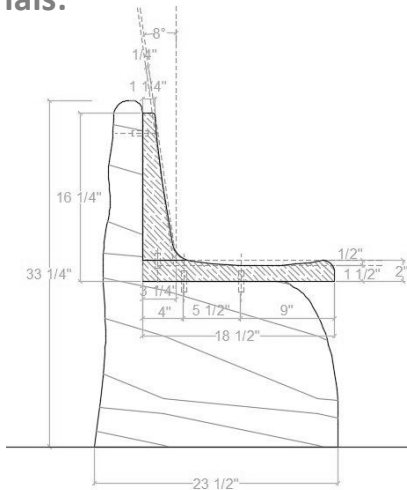

Overall Dimensions:

23.25w | 23.50d | 33.25h in.

Seat Height:

18.0 in.

Seat Depth:

17.0 in.

Made to Order:

8 weeks

Materials:

Marble and Wood

Lounge Chair

Overall Dimensions:	27.25w 62.75d 27.25h in.
Seat Height:	10.12 in.
Leg Rest Height:	19.50 in.
Made to Order:	8 weeks
Materials:	Marble and Wood

Side Table

Overall Dimensions: 16.0w | 17.75d | 22.5h in.

Stone Height: 22.5 in.

Table Height: 17 in.

Made to Order: 8 weeks

Materials: Marble and Wood

Dining Table

Overall Dimensions:

86.5w | 42.75d | 32.75h in.

Stone Height:

Overall Dimensions:	43.75w 43.75d 38.75h in.
Stone Height:	38.75 in.
Table Height:	31.75 in.
Made to Order:	8 weeks
Materials:	Marble and Wood

Bench

Overall Dimensions:

48.75w | 19.0d | 23.75h in.

Stone Height: